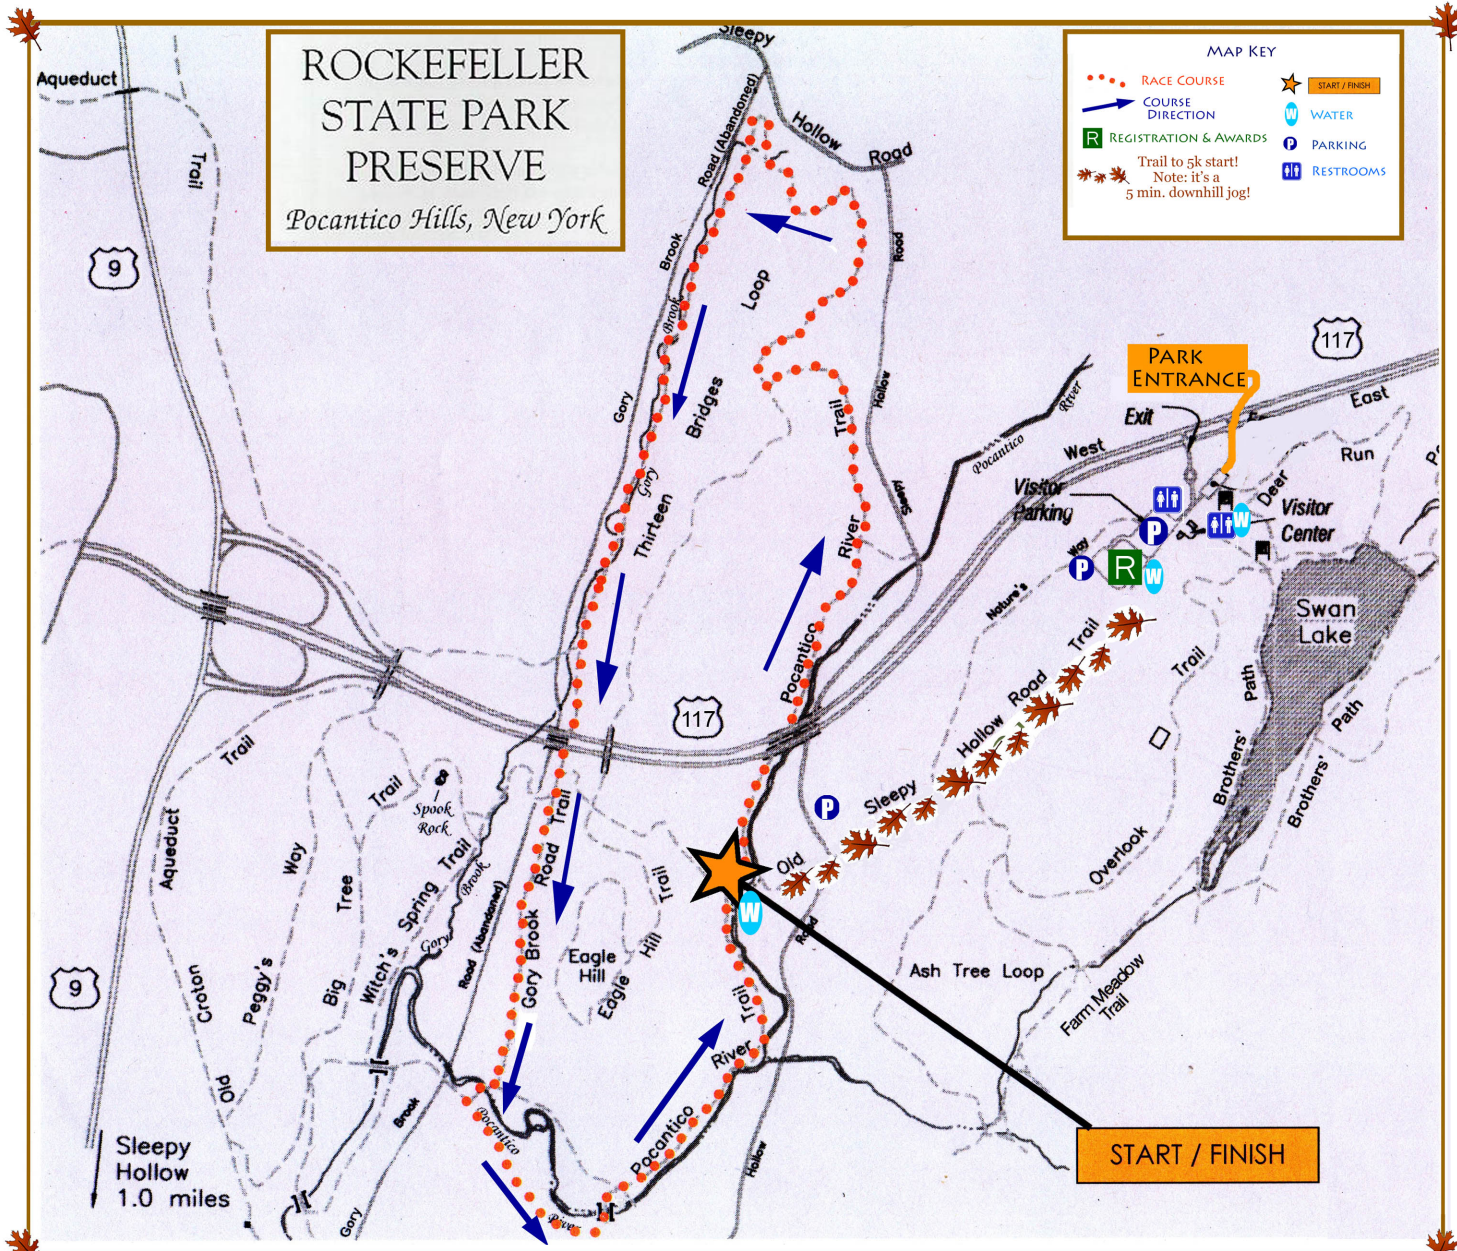

RUN THE THIRD ANNUAL ROCKY'S 5K RACE!

SATURDAY, OCTOBER 30TH, 2010, 9:00AM START.

\$25 ENTRY FEE. REGISTER ON ACTIVE.COM

MORE INFO AT WESTCHESTERTRACK.ORG

5K LOOP WITH CHIP TIMING ON THE CARRIAGE TRAILS & HILLS AT ROCKEFELLER STATE PARK PRESERVE, BEAUTIFUL AUTUMN SCENERY!

PROCEEDS BENEFIT TRAIL MAINTENANCE.

T-SHIRTS, REFRESHMENTS, AWARDS & RAFFLE PRIZES, TOO!
ENTER EARLY: RACE IS CAPPED AT 300!

Race to benefit the RSPP Trails

- A TOP 3 M/F; AGE GROUPS; TEAM DIVISIONS;
- W "MOST IMPROVED RUNNER" (MUST HAVE RUN IN '09),
- A TEAM CATEGORY (NO EXTRA CHARGE FOR TEAM REG.)
- R SPECIAL PRIZE FOR THE "CENTURY TEAM"
- D (FASTEST M/F TEAM WITH COMBINED AGE 100 OR OVER).

ARRIVE BEFORE 8:30AM FOR FREE PARKING IN LOTS ON RTE 117

N STARTING AT 8:30AM, FEE IS \$6 PER CAR.
O (NO FEE WITH A VALID EMPIRE PASSPORT.)

T ALL CHIPS DISTRIBUTED ON RACE DAY.

E T-SHIRTS & BIBS CAN BE PICKED UP AT WESTCHESTER ROAD RUNNER,

S THUR 10/28 & FRI 10/29 BETWEEN 10AM & 7PM, OR PRIOR TO RACE AT ROCKY'S

LIMITED RACE-DAY ENTRIES: \$30 (IF RACE CAP NOT MET/CASH ONLY,) SORRY, NO DOGS, STROLLERS, OR WHEELS OF ANY KIND.

THANK YOU TO OUR SPONSORS & PARTNERS!